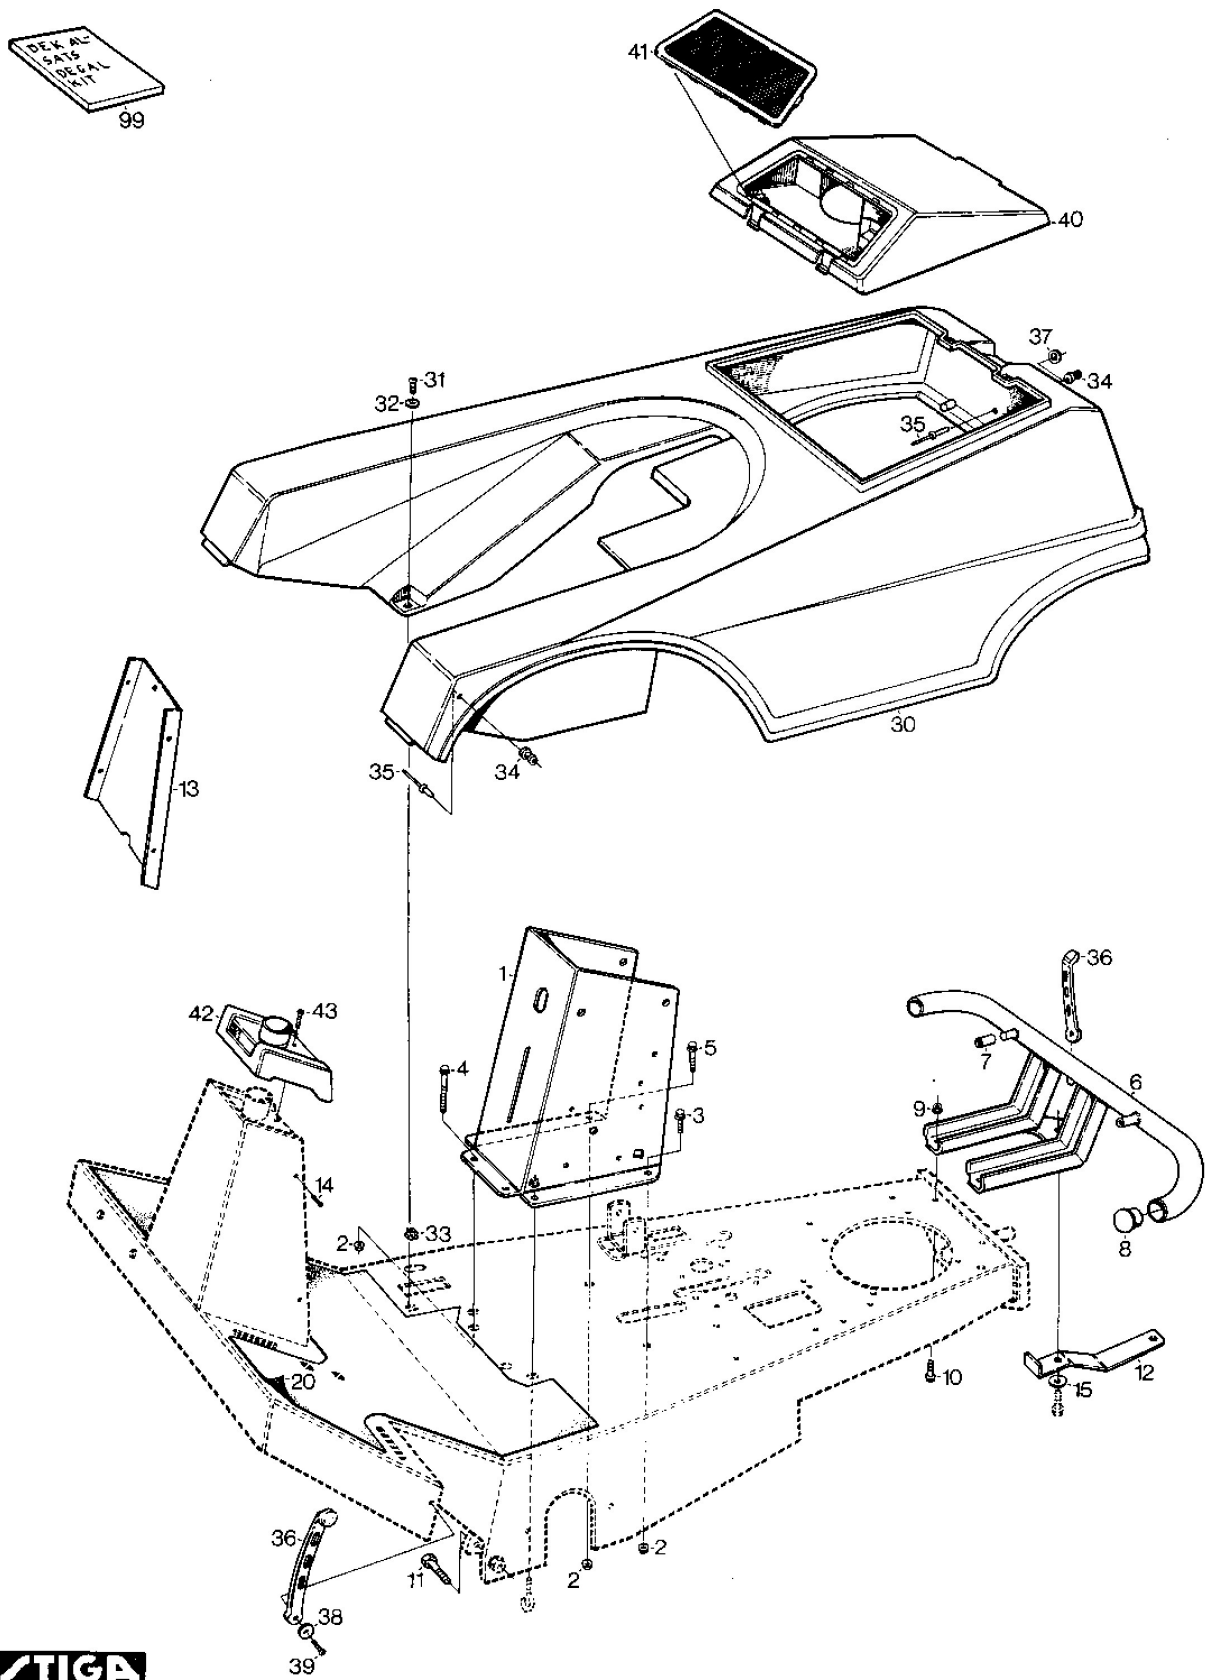

STIGA

VILLA CLASSIC (1998)

13-2855-22

Spare parts list **Reservdelar** **Repuestos** **Ersatzteile** **Pièces détachées** **Reserve onderdelen** **Catalogo ricambi**

- Use ST. S.p.A. Genuine Spare Parts specified in the parts list for repair and/or replacement.
- The contents described in the parts list may change due to improvement.
- The drawings of the spare parts are only indicative And might Not represent the part in question exactly.
- The indications "right" - "left" - "front" - "rear" refer to the position of the operator when using the machine.
- When placing orders of parts for repair And/Or replacement, make sure that the illustrated parts list Is the one applying to the machine's year of manufacture, as shown on the identification plate attached to the machine.

Frame Bodywork

Ref.nr.	Antal	Komponentkode	Beskrivelse	Noter	From	Op til
1	1	1134-3800-01	Seat Bracket-Yellow			
2	5	9739-0831-22	Nut			
3	3	9959-0816-16	Screw	L = 16 mm		
4	1	9997-0855-12	Screw	L = 55 mm		
5	1	9959-0825-16	Screw	L = 25 mm		
6	1	1134-1595-02	Tube			
7	2	1134-2849-01	Rubber Hose (30 Mm)			
8	2	9403-0015-70	Plug			
9	2	9739-0831-22	Nut			
10	2	9959-0816-16	Screw			
11	2	9997-1055-12	Screw			
13	1	1134-3799-01	Cover			
14	4	9849-8013-16	Screw			
20	1	1134-3819-01	Floor Mat			
30	1	1134-2856-01	Engine Hood Yellow			
31	1	9948-0616-16	Screw			
32	1	9699-0060-02	Washer			
33	1	1134-3643-01	Nut			
34	2	9405-0029-00	Knob			
35	3	9632-0516-00	Pop Rivet			
36	1	1134-9028-01	Rubber Strap (3 Pcs)	Sats 3 st/kit of 3		
37	1	9699-0054-02	Washer			
38	2	9699-0087-02	Washer			
39	2	9849-8013-16	Screw			
40	1	1134-2855-01	Engine Cover (Black)			
41	1	1134-2267-01	Guarding Net			
99	1	1134-3557-01	Label Kit			