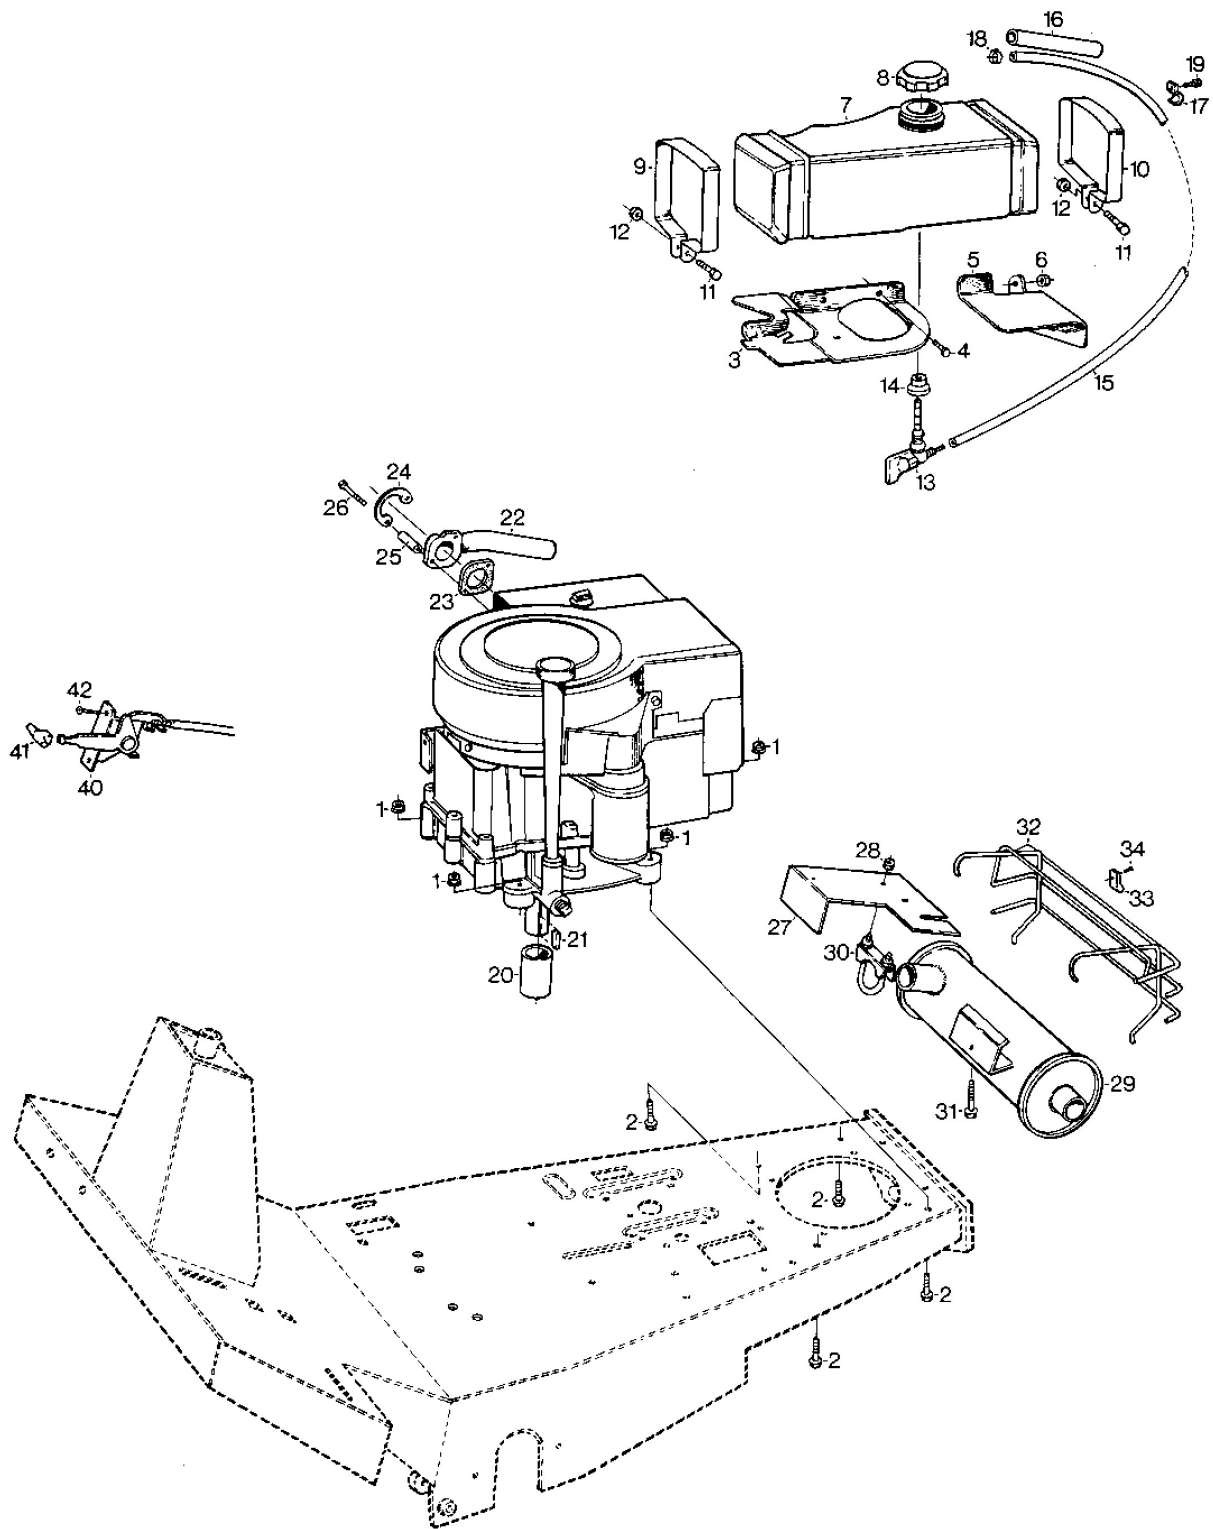

STIGA

VILLA CLASSIC (1998)

13-2855-22

Spare parts list **Reservdelar** **Repuestos** **Ersatzteile** **Pièces détachées** **Reserve onderdelen** **Catalogo ricambi**

- Use ST. S.p.A. Genuine Spare Parts specified in the parts list for repair and/or replacement.
- The contents described in the parts list may change due to improvement.
- The drawings of the spare parts are only indicative And might Not represent the part in question exactly.
- The indications "right" - "left" - "front" - "rear" refer to the position of the operator when using the machine.
- When placing orders of parts for repair And/Or replacement, make sure that the illustrated parts list Is the one applying to the machine's year of manufacture, as shown on the identification plate attached to the machine.

Frame Bodywork

Ref.nr.	Antal	Komponentkode	Beskrivelse	Noter	From	Op til
1	1	1134-3800-01	Seat Bracket-Yellow			
2	5	9739-0831-22	Nut			
3	3	9959-0816-16	Screw	L = 16 mm		
4	1	9997-0855-12	Screw	L = 55 mm		
5	1	9959-0825-16	Screw	L = 25 mm		
6	1	1134-1595-02	Tube			
7	2	1134-2849-01	Rubber Hose (30 Mm)			
8	2	9403-0015-70	Plug			
9	2	9739-0831-22	Nut			
10	2	9959-0816-16	Screw			
11	2	9997-1055-12	Screw			
13	1	1134-3799-01	Cover			
14	4	9849-8013-16	Screw			
20	1	1134-3819-01	Floor Mat			
30	1	1134-2856-01	Engine Hood Yellow			
31	1	9948-0616-16	Screw			
32	1	9699-0060-02	Washer			
33	1	1134-3643-01	Nut			
34	2	9405-0029-00	Knob			
35	3	9632-0516-00	Pop Rivet			
36	1	1134-9028-01	Rubber Strap (3 Pcs)	Sats 3 st/kit of 3		
37	1	9699-0054-02	Washer			
38	2	9699-0087-02	Washer			
39	2	9849-8013-16	Screw			
40	1	1134-2855-01	Engine Cover (Black)			
41	1	1134-2267-01	Guarding Net			
99	1	1134-3557-01	Label Kit			

Engine

Ref.nr.	Antal	Komponentkode	Beskrivelse	Noter	From	Op til
1	4	9747-0831-02	Lock Nut			
2	4	9997-0840-16	Screw			
20	1	1134-1364-02	Spacer Ring			
21	1	9600-0250-00	Key			
40	1	1134-1975-01	Throttle Cable			
41	1	9403-0035-10	Knob			
42	2	9849-8009-16	Screw			