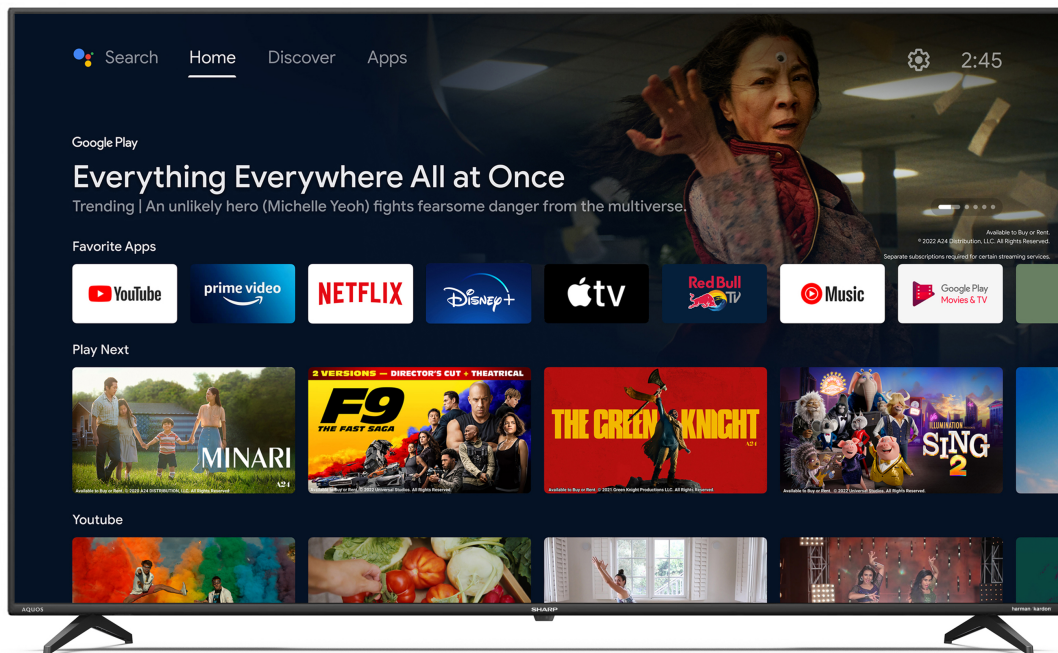

70FN7EA
Ref: 4T-C70FN7EL2AB

70" 4K ULTRA HD ANDROID TV™

The 70FN7EA is a 4K Ultra High Definition LED Android TV™ with exceptional multimedia functionality.

android tv

powered by
harman kardon

Dolby Vision